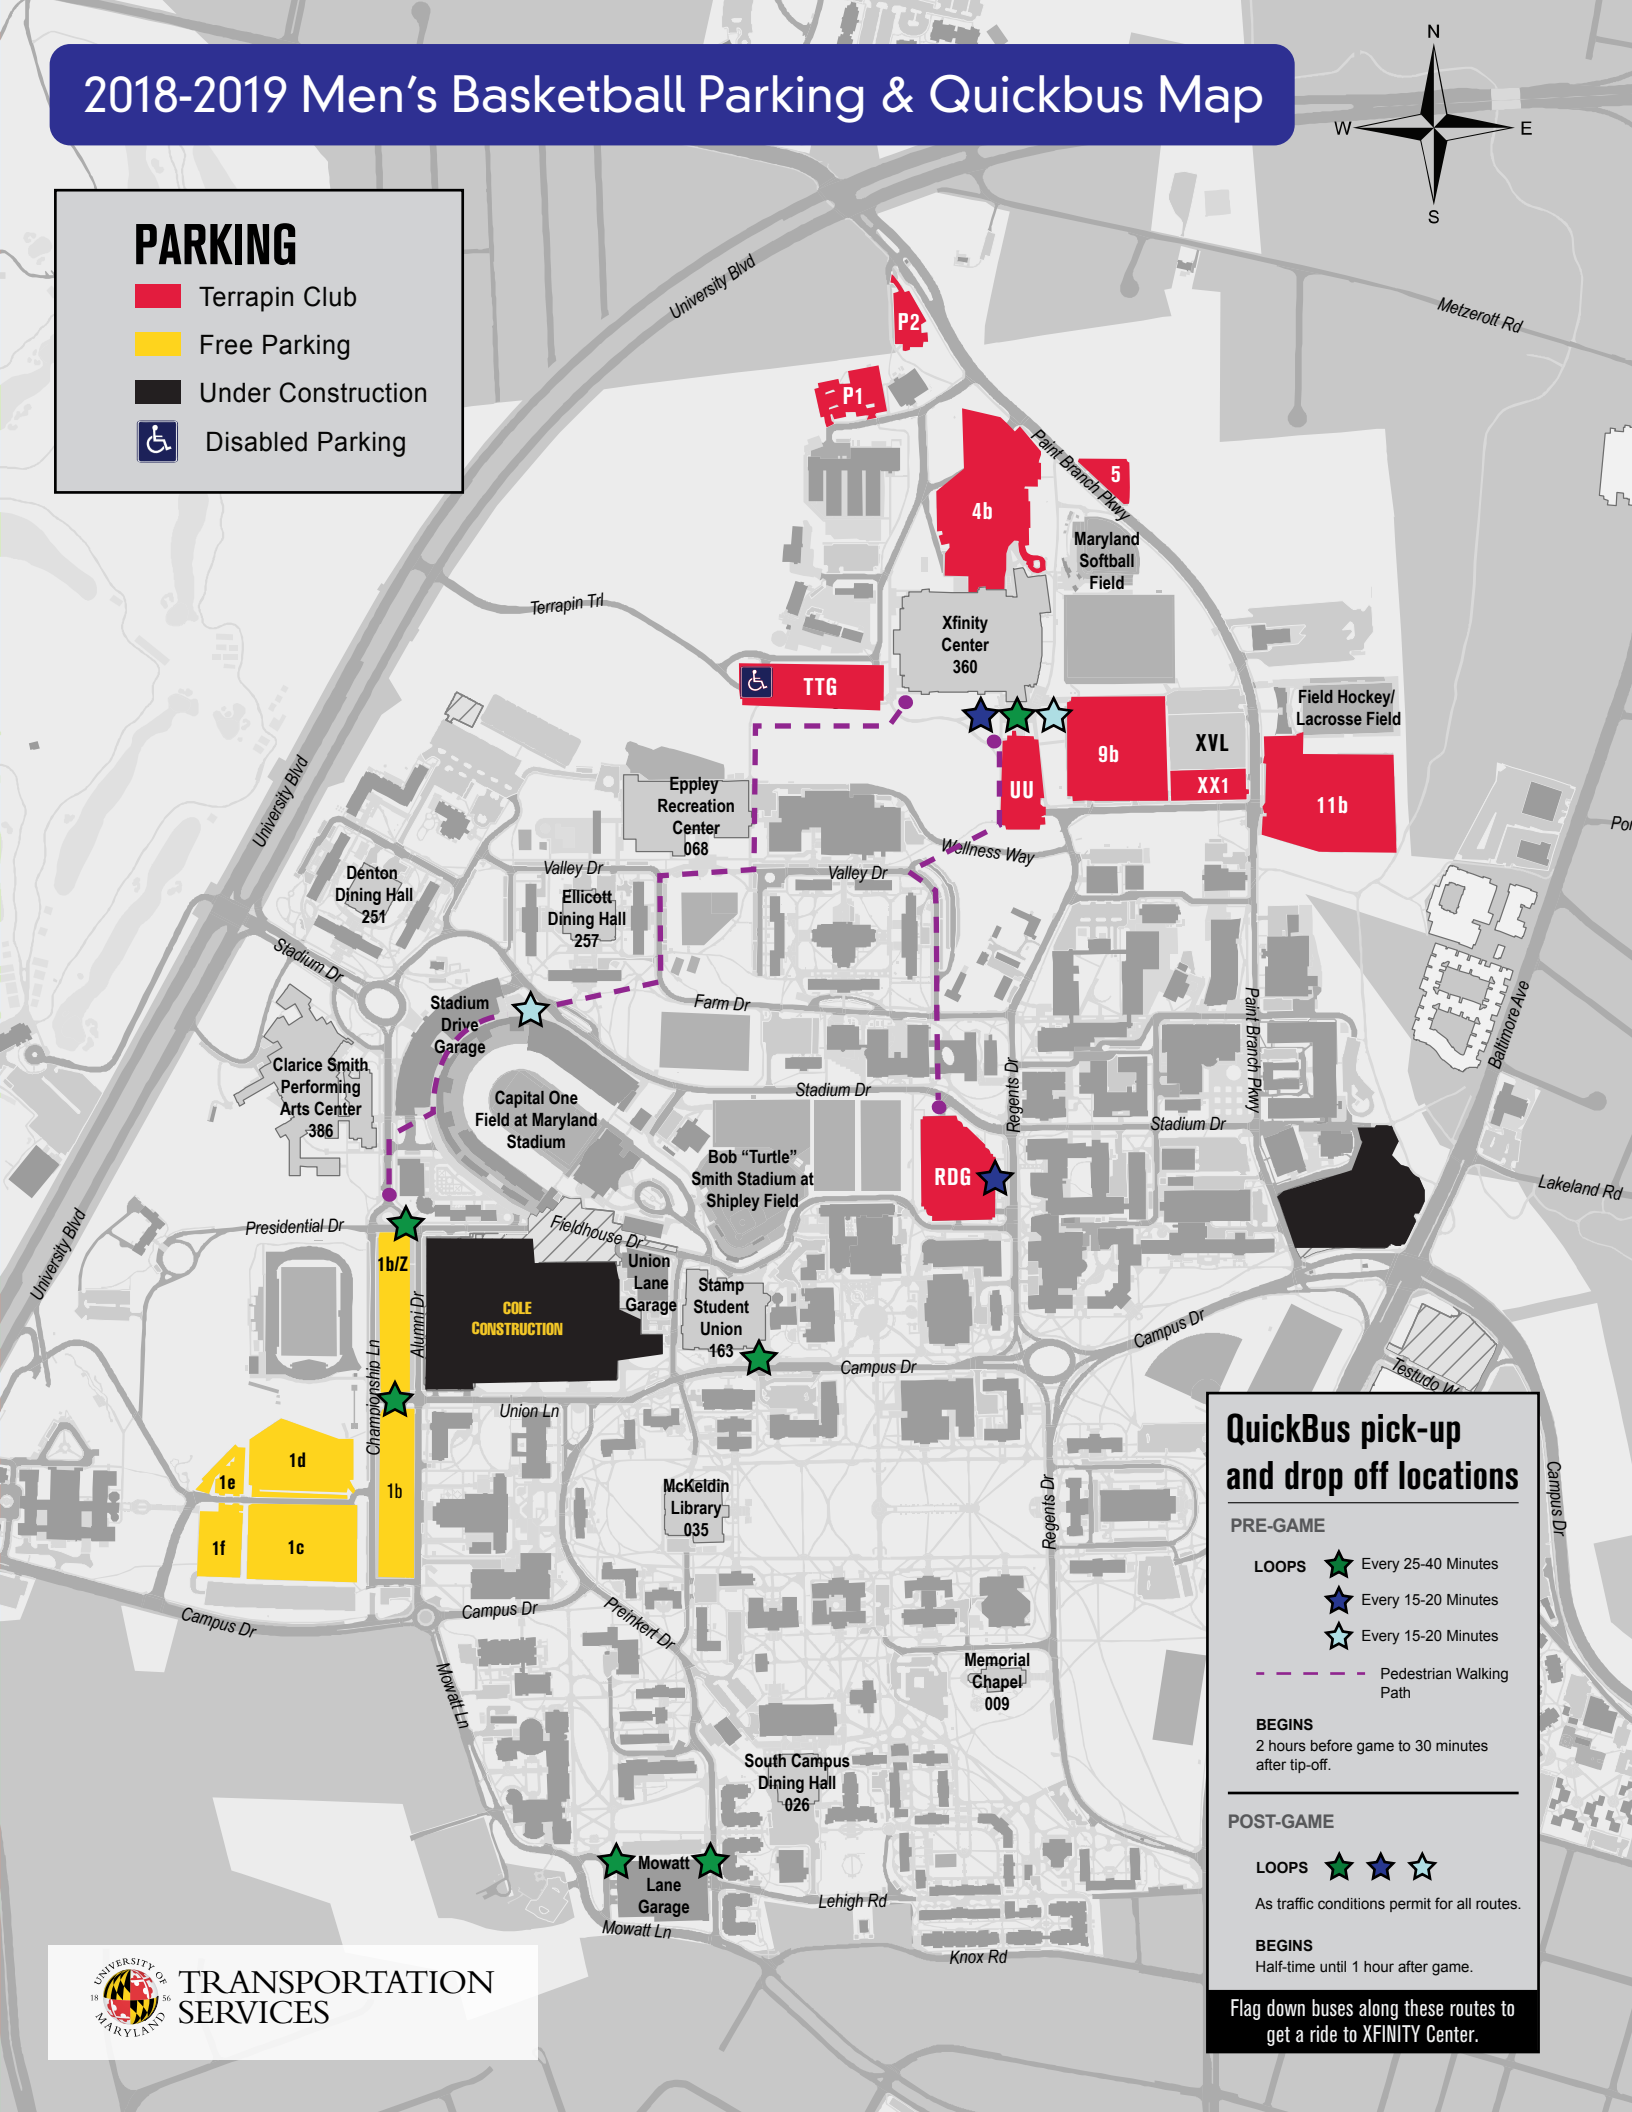

2018-2019 Men's Basketball Parking & Quickbus Map

PARKING

- Terrapin Club
- Free Parking
- Under Construction
- Disabled Parking

QuickBus pick-up and drop off locations

PRE-GAME

LOOPS

- ★ Every 25-40 Minutes
- ★ Every 15-20 Minutes
- ★ Every 15-20 Minutes

--- Pedestrian Walking Path

BEGINS
2 hours before game to 30 minutes after tip-off.

POST-GAME

LOOPS ★ ★ ★

As traffic conditions permit for all routes.

BEGINS
Half-time until 1 hour after game.

Flag down buses along these routes to get a ride to XFINITY Center.

TRANSPORTATION SERVICES